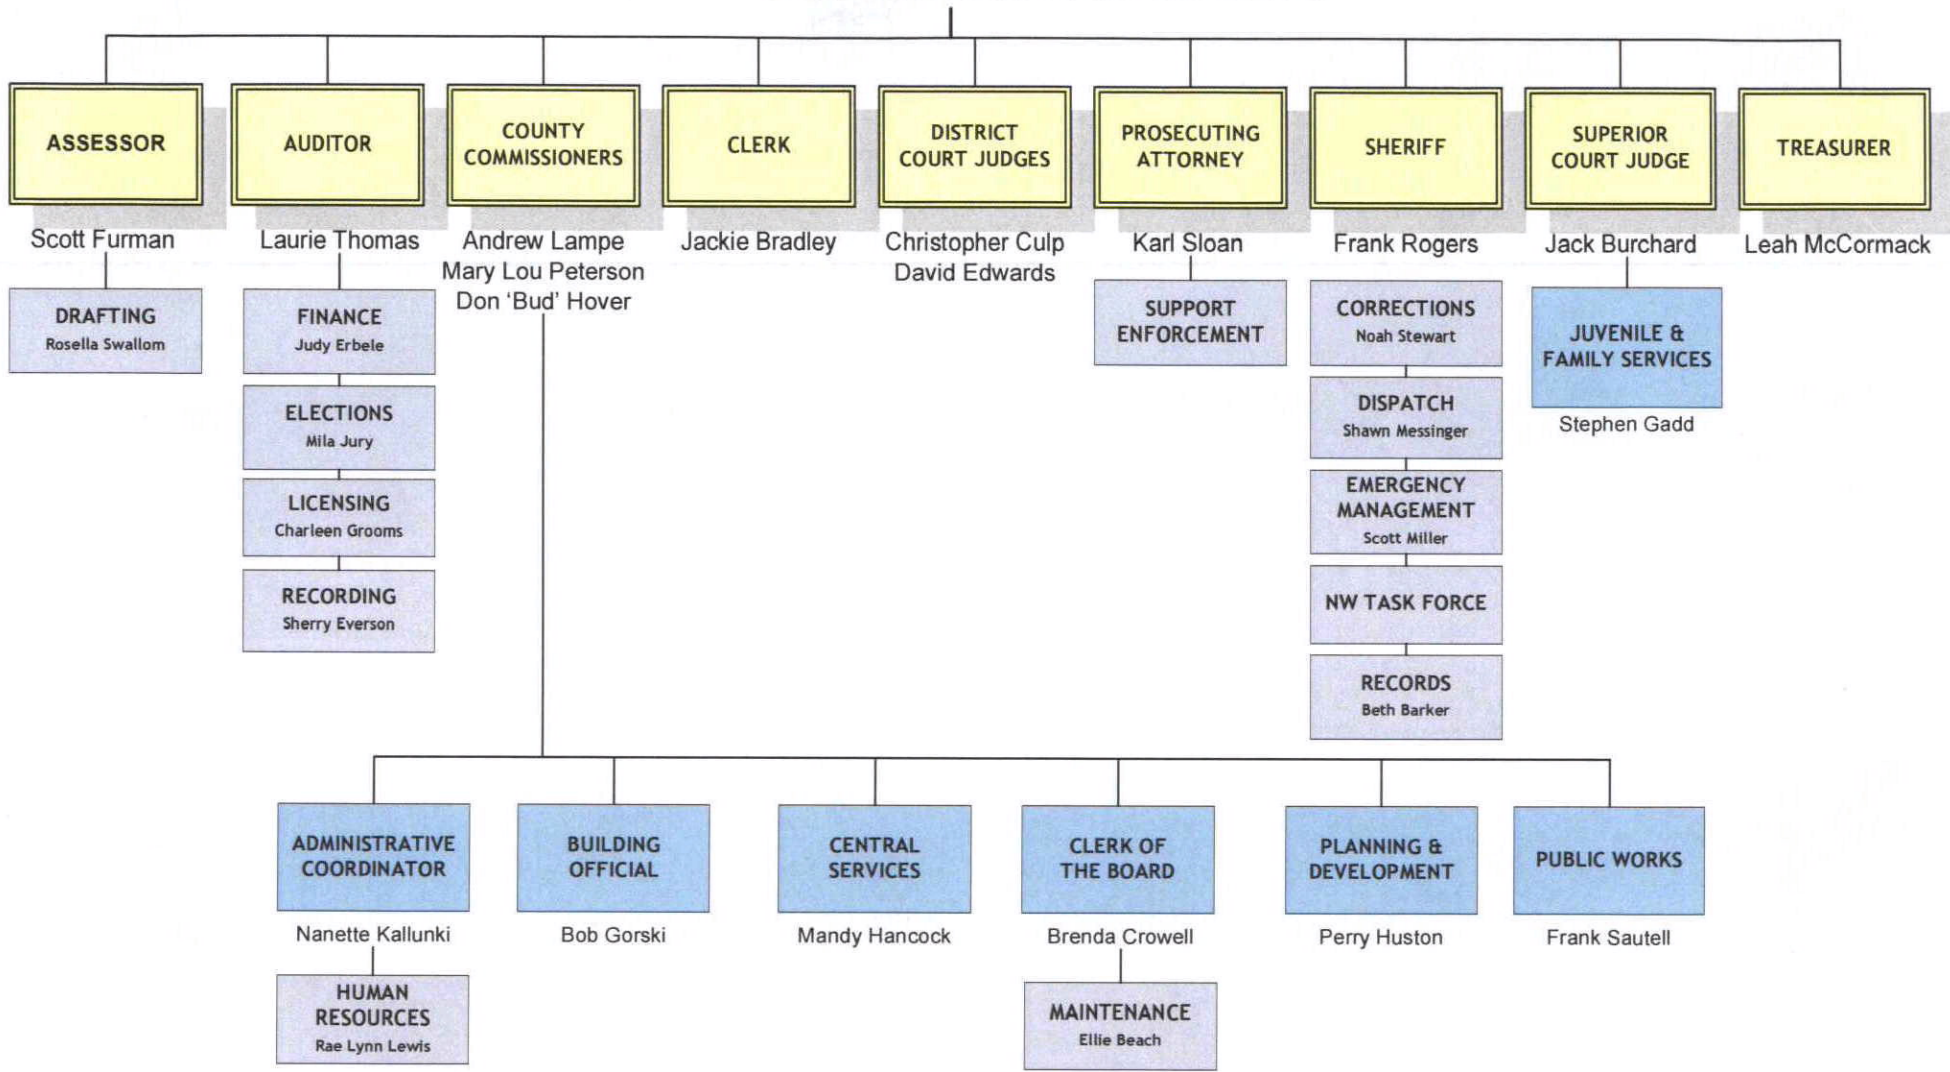

VOTERS OF OKANOGAN COUNTY

Parks & Recreation

Carl Christensen

Pest Control

Dan McCarthy

Weed Management

Anna Lyon

WSU Extension

Norman Suverly

OKANOGAN COUNTY

organization chart

Adopted June 18, 2007