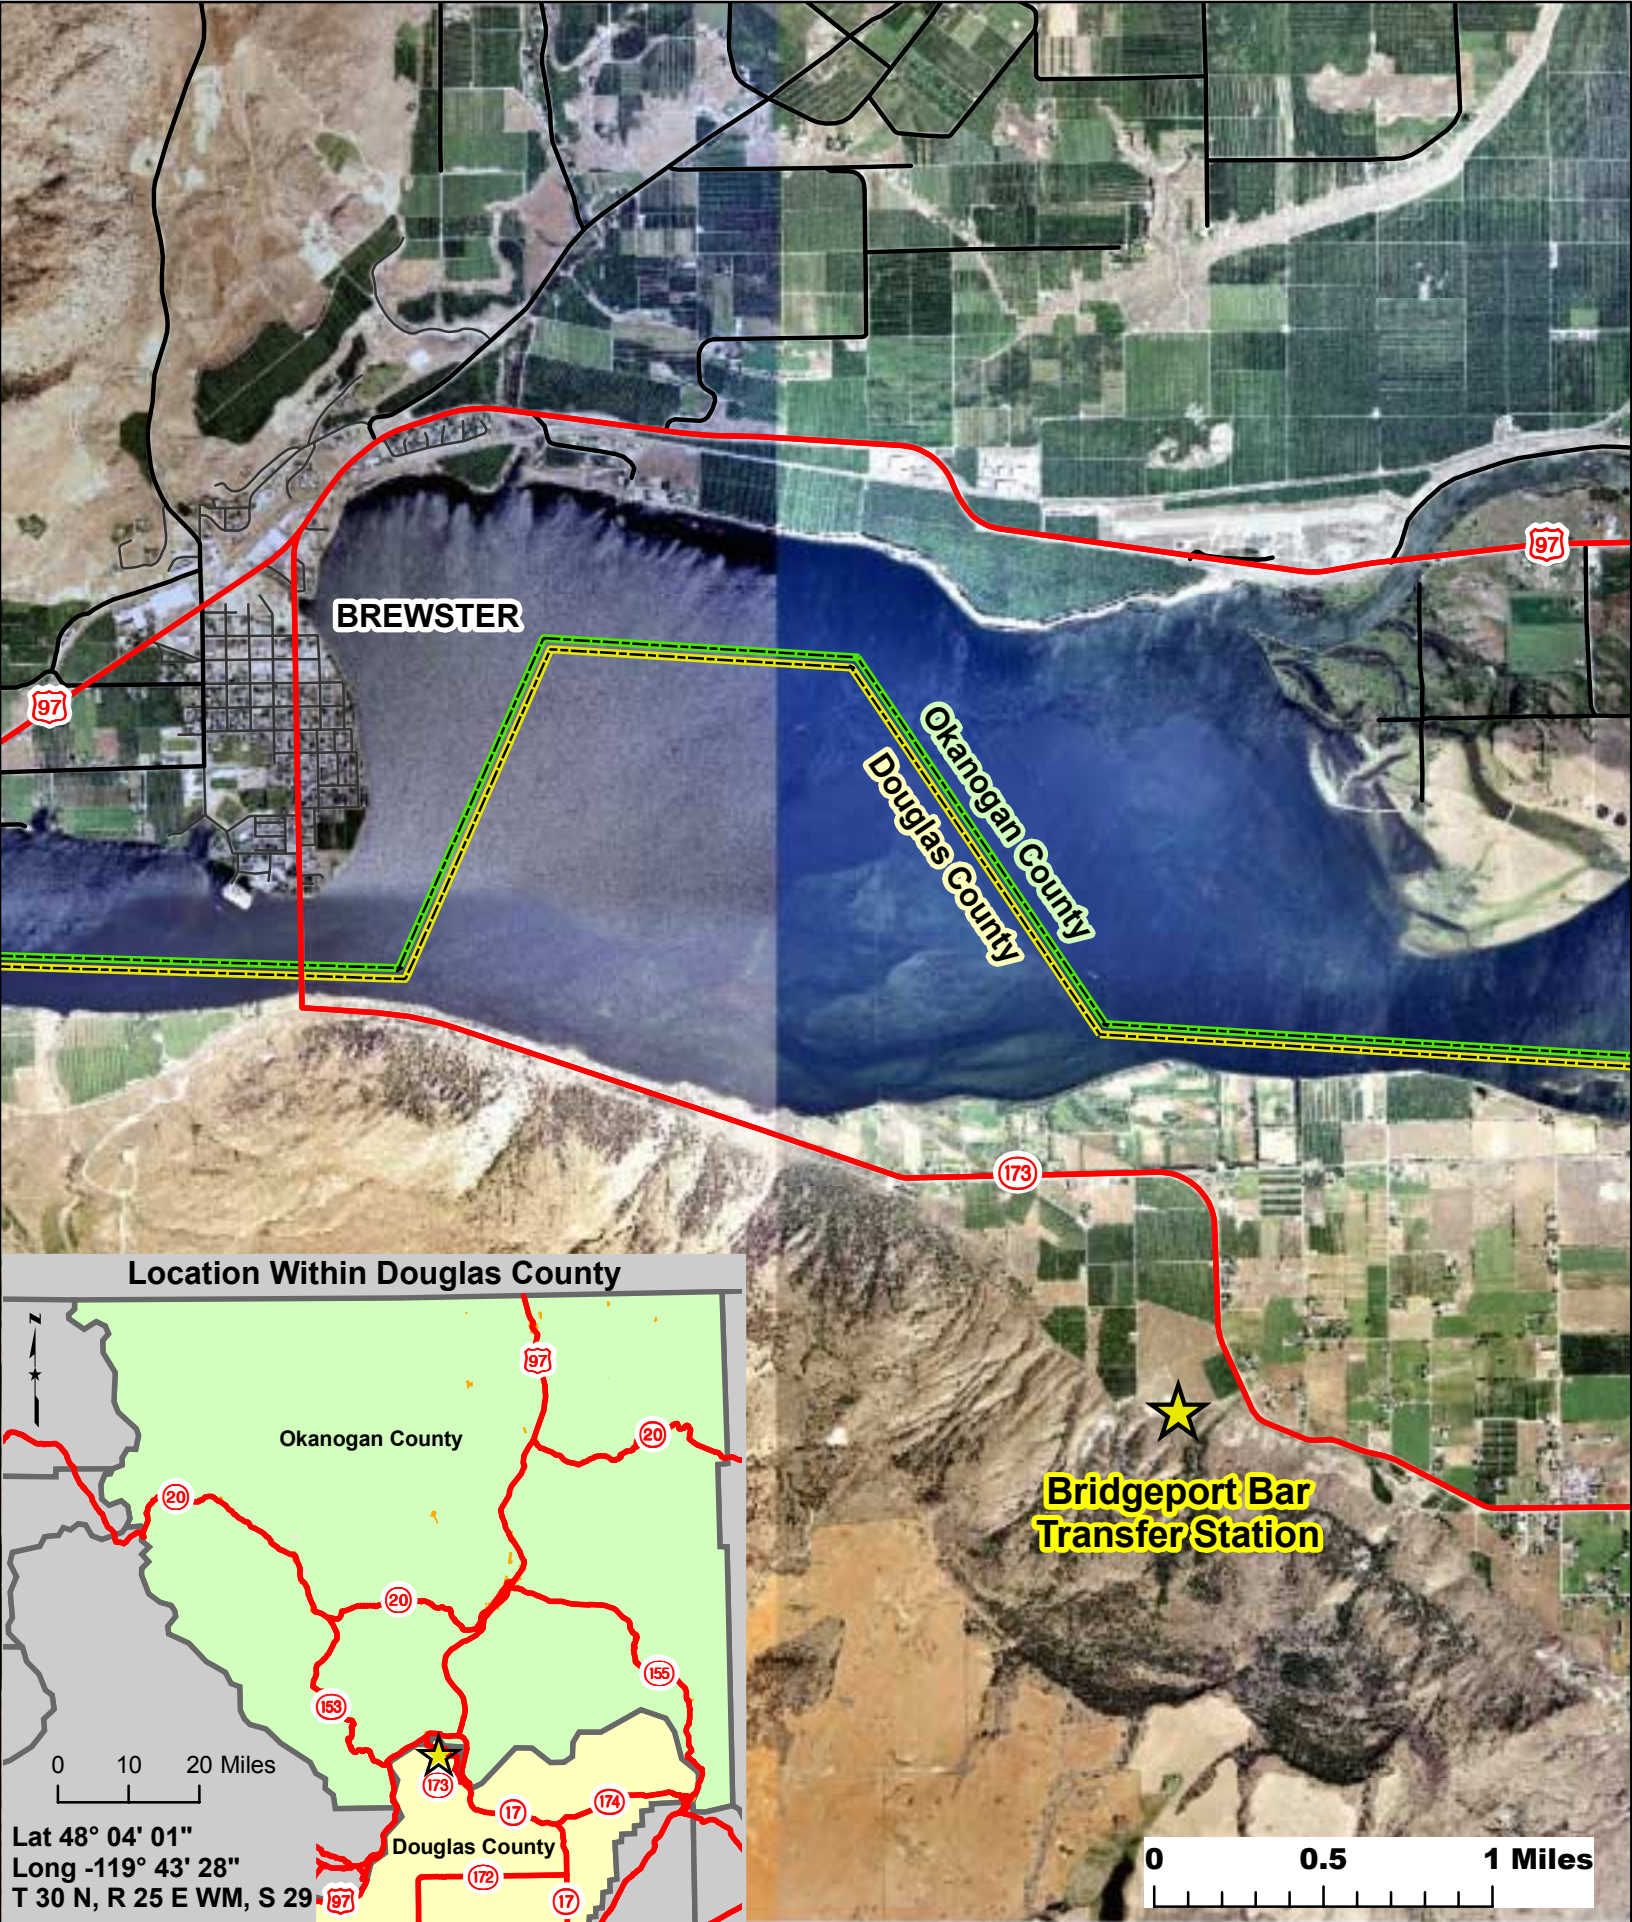

Bridgeport Bar Transfer Station

25 Perkins Road
Brewster, WA. 98812
Phone (509) 686-4242

Open:
Tuesday & Thursday Hours 12pm - 4pm
Saturday Hours 9am - 4pm

BREWSTER

Okanogan County
Douglas County

**Bridgeport Bar
Transfer Station**

Location Within Douglas County

Lat 48° 04' 01"
Long -119° 43' 28"
T 30 N, R 25 E WM, S 29

0 0.5 1 Miles