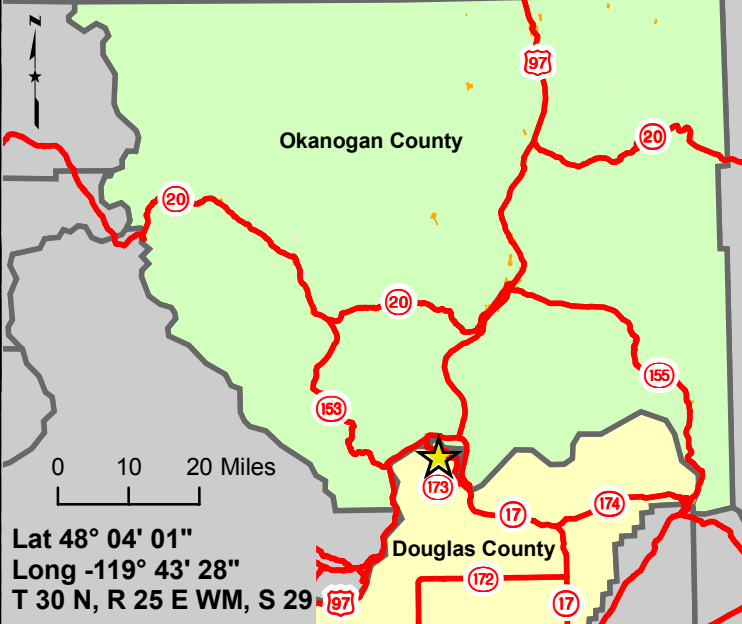

Bridgeport Bar Transfer Station

25 Perkins Road
Brewster, WA. 98812
Phone (509) 686-4242

Open:
Tuesday & Thursday Hours 12pm - 4pm
Saturday Hours 9am - 4pm

BREWSTER

Okanogan County
Douglas County

**Bridgeport Bar
Transfer Station**

Location Within Douglas County

Lat 48° 04' 01"
Long -119° 43' 28"
T 30 N, R 25 E WM, S 29

0 0.5 1 Miles