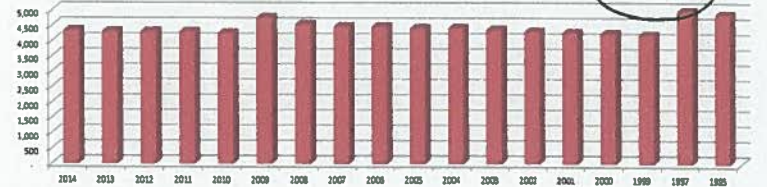

GRAND COULEE SCHOOL DISTRICT

AREA OF SCHOOL DISTRICT WITH IN OKANOGAN COUNTY

OKANOGAN COUNTY ZONING

SYMBOL, CODE, ZONE	DRAFT - 10/16/2016
CITY/TOWN, INCORPORATED CITY/TOWN	
MR, MINIMUM REQUIREMENT	
ZONE	ACRES
INCORPORATED CITY/TOWN	437
MINIMUM REQUIREMENT	24,415

US CENSUS 2010

COUNTY	336.00	23%
CITY	1,150.00	77%
DISTRICT	1,486.00	

CURRENT POPULATION ESTIMATE 4,346
US CENSUS ESTIMATED POPULATION CHANGE 1995 TO 2014