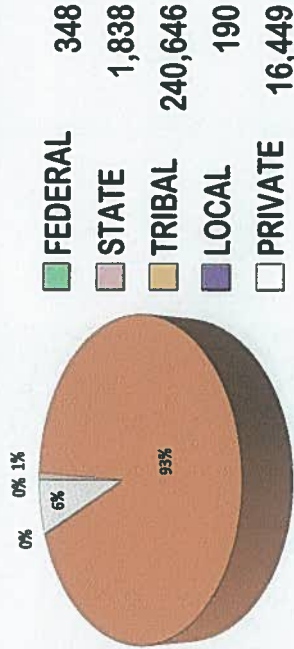

NESPELEM SCHOOL DISTRICT

NESPELEM SCHOOL DISTRICT OWNERSHIP

AREA OF RESERVATION WITH IN OKANOOGAN COUNTY BUILDING PERMITS ARE ISSUED BY THE COLVILLE TRIBE

GRAND COULEE SCHOOL DISTRICT

GRAND COULEE SCHOOL DISTRICT OWNERSHIP

AREA WITH IN OKANOOGAN COUNTY BUILDING PERMITS ARE ISSUED BY THE COLVILLE TRIBE

NESPELEM SCHOOL DISTRICT

OKANOGAN COUNTY ZONING

SYMBOL, CODE, ZONE	DRAFT - 10/16/2016
CITY/TOWN, INCORPORATED CITY/TOWN	
MR, MINIMUM REQUIREMENT	
ZONE	ACRES
INCORPORATED CITY/TOWN	126
MINIMUM REQUIREMENT	258,192

US CENSUS 2010

COUNTY	1,118.00	83%
CITY	236.00	17%
DISTRICT	1,354.00	

CURRENT POPULATION ESTIMATE 1,360
US CENSUS ESTIMATED POPULATION CHANGE 1995 TO 2014

GRAND COULEE SCHOOL DISTRICT

AREA OF SCHOOL DISTRICT WITH IN OKANOGAN COUNTY

OKANOGAN COUNTY ZONING

SYMBOL, CODE, ZONE	DRAFT - 10/16/2016
CITY/TOWN, INCORPORATED CITY/TOWN	
MR, MINIMUM REQUIREMENT	
ZONE	ACRES
INCORPORATED CITY/TOWN	437
MINIMUM REQUIREMENT	24,415

US CENSUS 2010

COUNTY	336.00	23%
CITY	1,150.00	77%
DISTRICT	1,486.00	