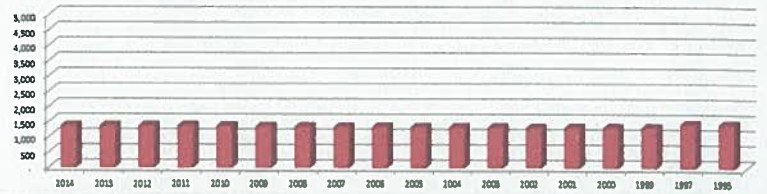

NESPELEM SCHOOL DISTRICT

OKANOGAN COUNTY ZONING

SYMBOL, CODE, ZONE	DRAFT - 10/16/2016
CITY/TOWN, INCORPORATED CITY/TOWN	
MR, MINIMUM REQUIREMENT	
ZONE	ACRES
INCORPORATED CITY/TOWN	126
MINIMUM REQUIREMENT	258,192

US CENSUS 2010

COUNTY	1,118.00	83%
CITY	236.00	17%
DISTRICT	1,354.00	

CURRENT POPULATION ESTIMATE 1,360
US CENSUS ESTIMATED POPULATION CHANGE 1995 TO 2014