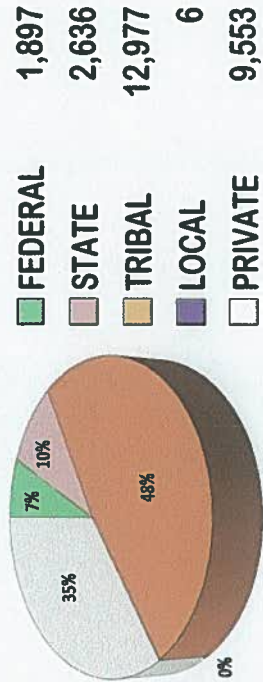

NESPELEM SCHOOL DISTRICT

NESPELEM SCHOOL DISTRICT OWNERSHIP

AREA OF RESERVATION WITH IN OKANOOGAN COUNTY BUILDING PERMITS ARE ISSUED BY THE COLVILLE TRIBE

GRAND COULEE SCHOOL DISTRICT

GRAND COULEE SCHOOL DISTRICT OWNERSHIP

AREA WITH IN OKANOOGAN COUNTY BUILDING PERMITS ARE ISSUED BY THE COLVILLE TRIBE

NESPELEM SCHOOL DISTRICT

OKANOGAN COUNTY ZONING

SYMBOL, CODE, ZONE	DRAFT - 10/16/2016
CITY/TOWN, INCORPORATED CITY/TOWN	
MR, MINIMUM REQUIREMENT	
ZONE	ACRES
INCORPORATED CITY/TOWN	126
MINIMUM REQUIREMENT	258,192

US CENSUS 2010

COUNTY	1,118.00	83%
CITY	236.00	17%
DISTRICT	1,354.00	

CURRENT POPULATION ESTIMATE 1,360
US CENSUS ESTIMATED POPULATION CHANGE 1995 TO 2014

GRAND COULEE SCHOOL DISTRICT

AREA OF SCHOOL DISTRICT WITH IN OKANOGAN COUNTY

OKANOGAN COUNTY ZONING

SYMBOL, CODE, ZONE	DRAFT - 10/16/2016
CITY/TOWN, INCORPORATED CITY/TOWN	
MR, MINIMUM REQUIREMENT	
ZONE	ACRES
INCORPORATED CITY/TOWN	437
MINIMUM REQUIREMENT	24,415

US CENSUS 2010

COUNTY	336.00	23%
CITY	1,150.00	77%
DISTRICT	1,486.00	